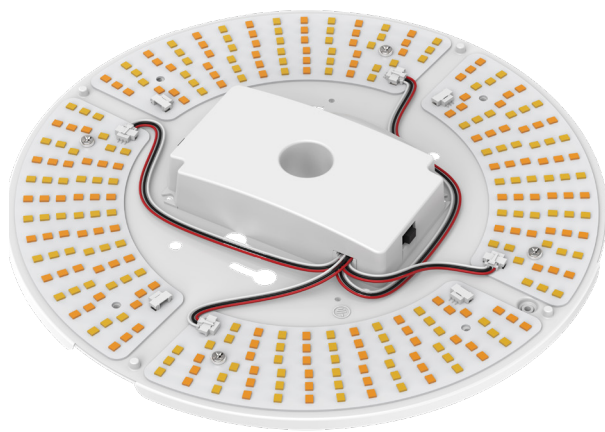

WARRANTY

RATED LIFE

VOLTAGE

DIMMING

CRI

OPERATING TEMP

future-proof outdated fixtures

- Center mounting hole in driver makes installation quick and easy.
- flexWATT allows for versatility on installations.
- flexCOLOR allows for a reduction in stocked skus.
- Used as the light engine for our Base Drum fixtures.

expandable
panels

flexWATT

flexCOLOR

PART #	UPC	WATTAGE	LUMENS	CCT
RP-B-CR-9N-12L-40K-WC	844006069452	6.5W/10W/15W	800/1200/1800	3000K/3500K/4000K

RemPhos