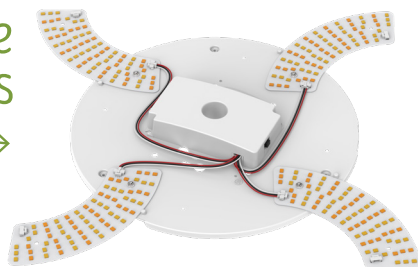

WARRANTY

RATED LIFE

VOLTAGE

DIMMING

CRI

OPERATING TEMP

future-proof outdated fixtures

- Center mounting hole in driver makes installation quick and easy.
- flexWATT allows for versatility on installations.
- flexCOLOR allows for a reduction in stocked skus.
- Used as the light engine for our Base Drum fixtures.

expandable
panels

flexWATT

flexCOLOR

PART #	UPC	WATTAGE	LUMENS	CCT
RP-B-CR-9N-12L-40K-WC	844006069452	6.5W/10W/15W	800/1200/1800	3000K/3500K/4000K

RemPhos