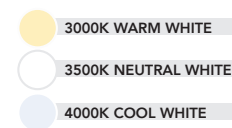

WARRANTY

RATED LIFE

VOLTAGE

DIMMING

CRI

OPERATING TEMP

future-proof outdated fixtures

- Center mounting hole in driver makes installation quick and easy.
- flexWATT allows for versatility on installations.
- flexCOLOR allows for a reduction in stocked skus.
- Used as the light engine for our Base Drum fixtures.

expandable
panels

flexWATT

flexCOLOR

PART #	UPC	WATTAGE	LUMENS	CCT
RP-B-CR-9N-12L-40K-WC	844006069452	6.5W/10W/15W	800/1200/1800	3000K/3500K/4000K

RemPhos